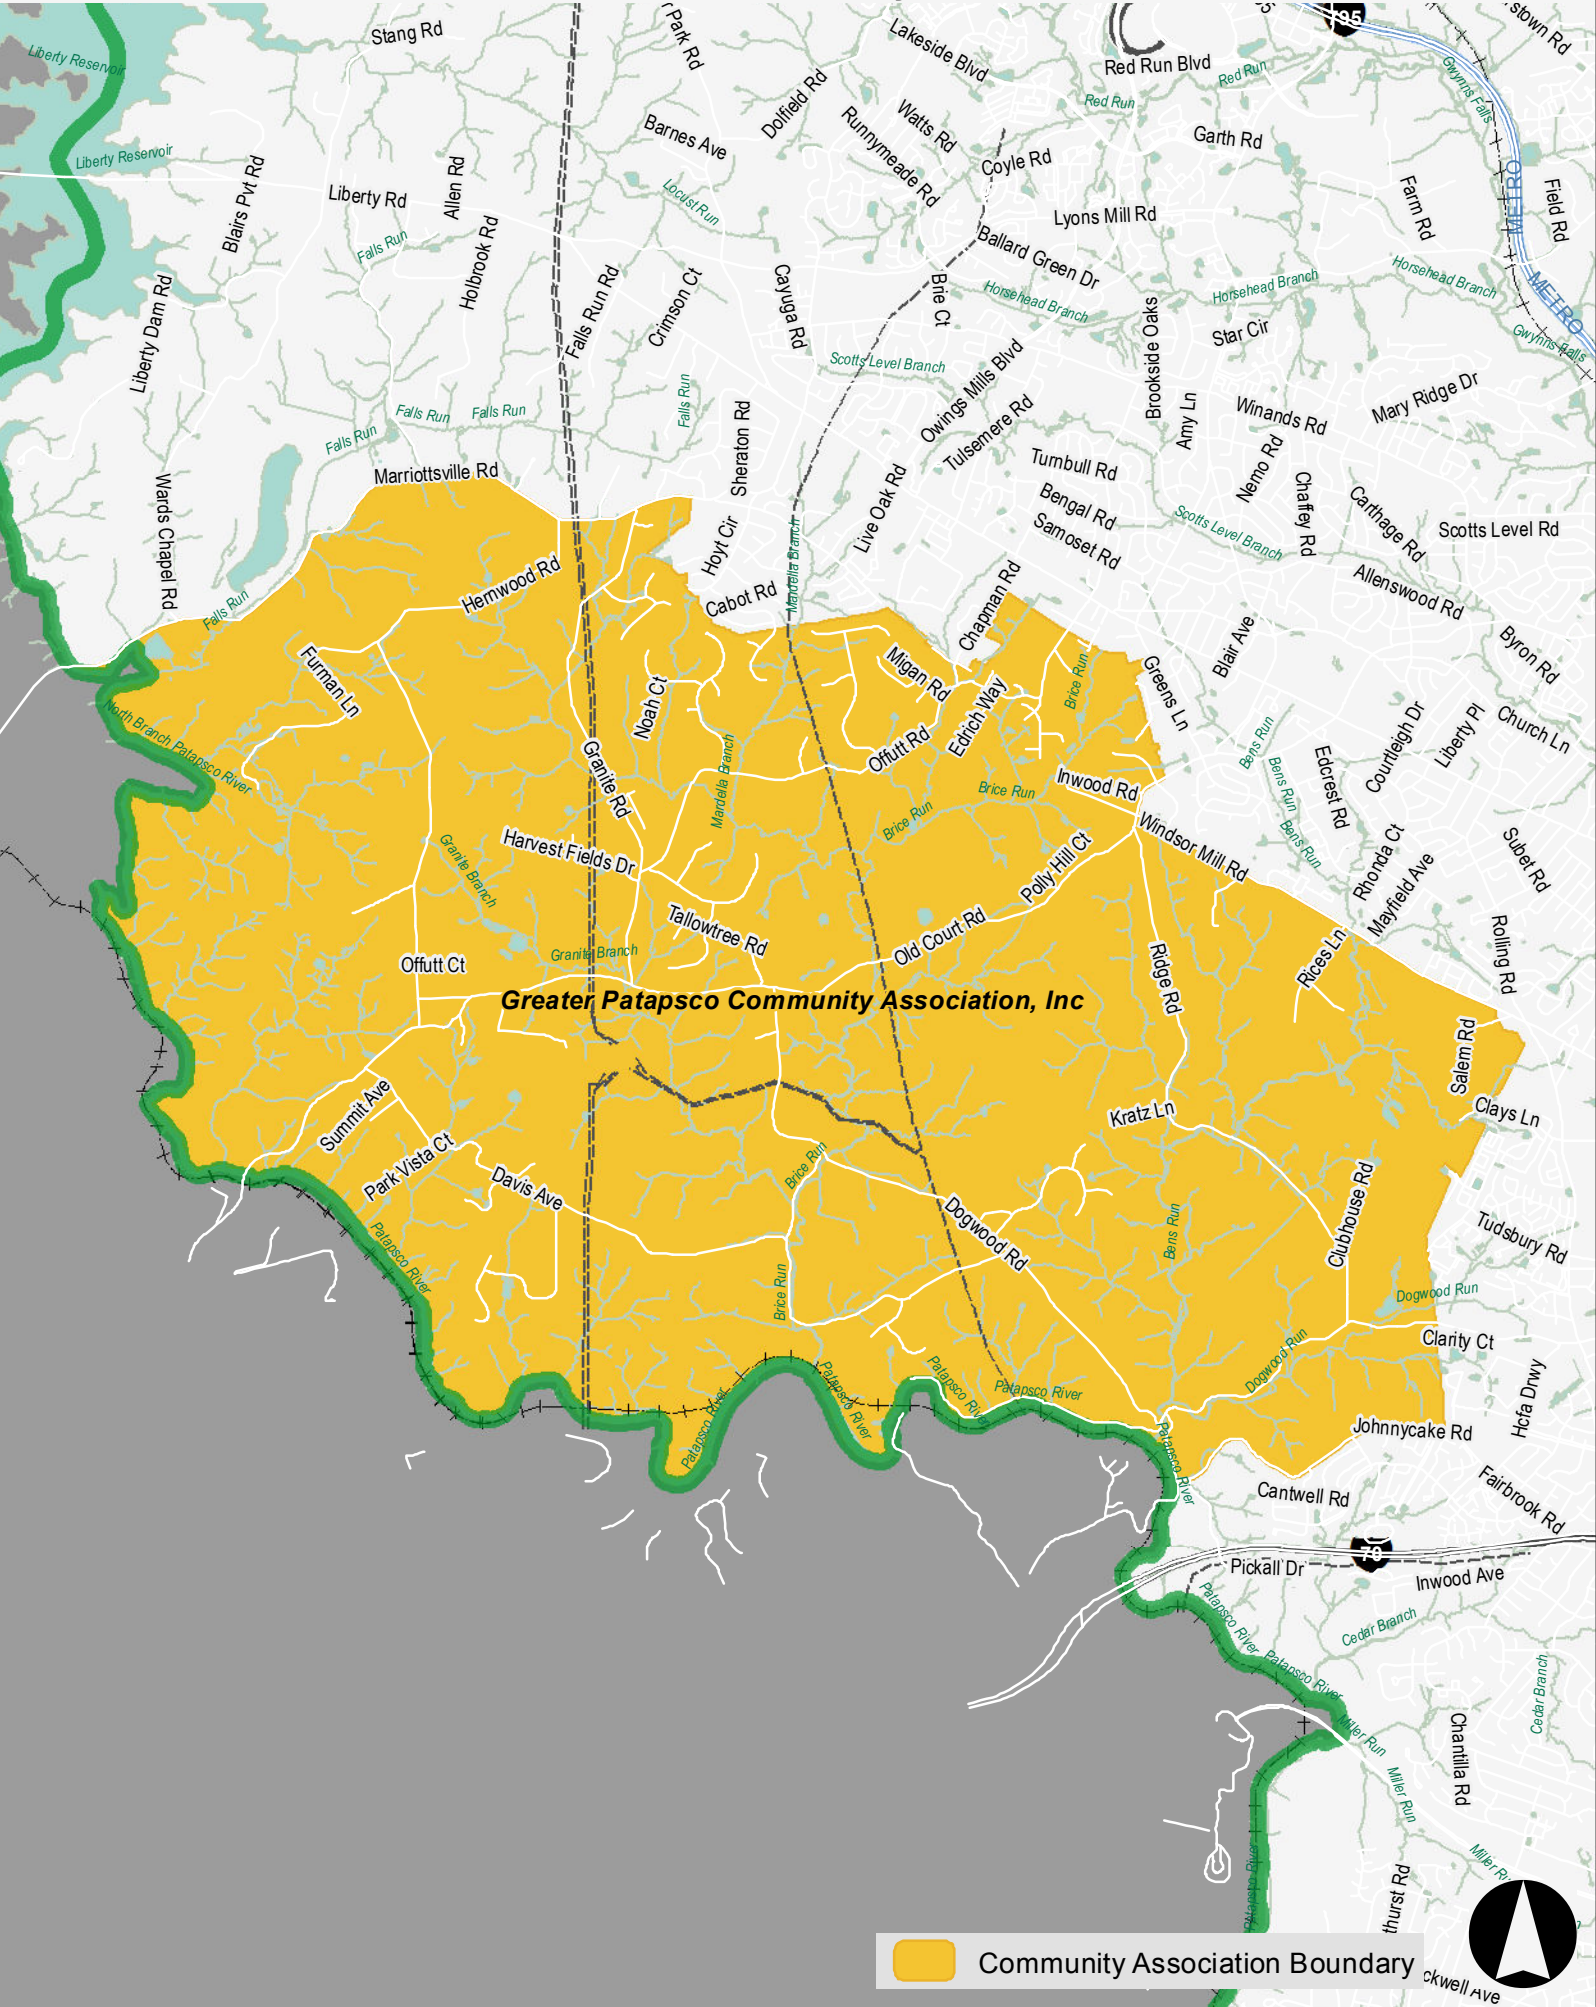

# Greater Patapsco Community Association, Inc

Community Association Boundary